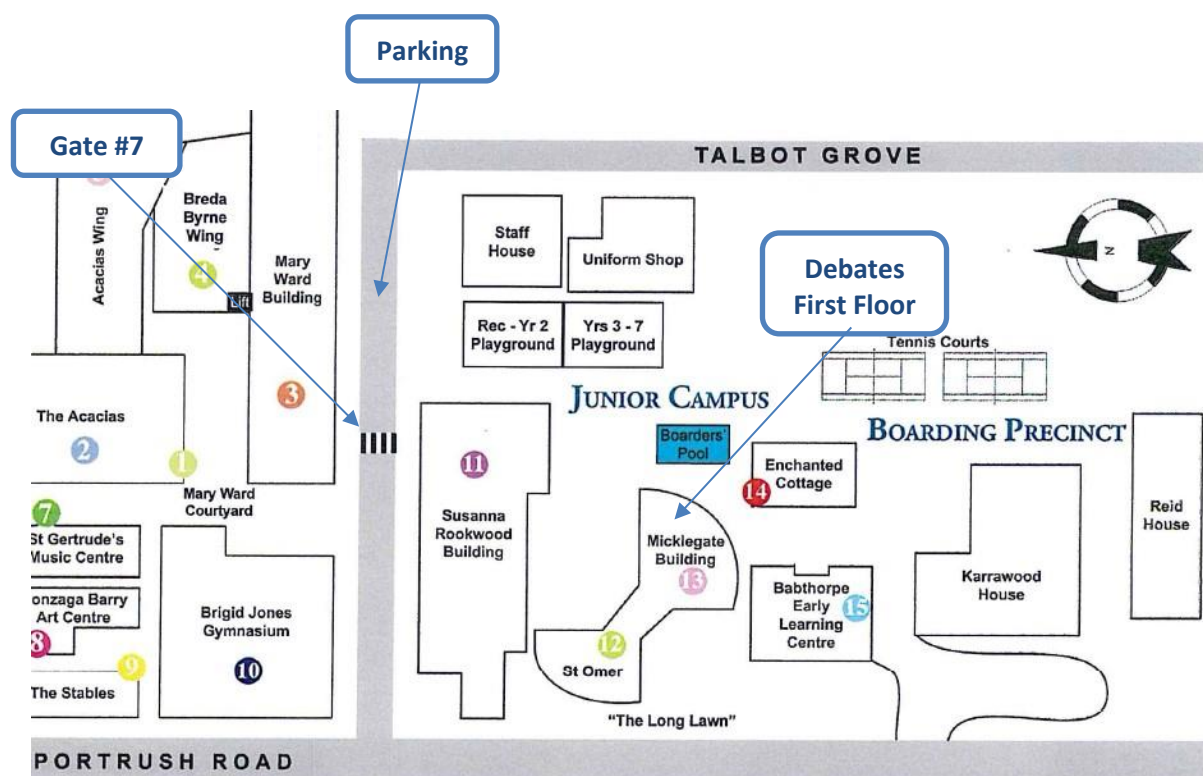

Directions for Debating at Loreto – IPSHA Competition

The address for the College is 316 Portrush Road, Marryatville ... however ...

- Park in Talbot Grove; this can only be entered when coming along Portrush Road from the north (Talbot Grove is a one-way street and should only be approached from Portrush Road).
- As you head east on Talbot Grove, the Junior School is on the right (Senior School on the left).
- Enter via the **blue** Gate #7 – walk south (fence on your left, Administration block on your right).
- When you come to the courtyard head diagonally south-west to a **blue** outside staircase and go up to the first floor (Micklegate Building). Enter through the glass doors.
- Debating signs will be posted to assist you.
- Sign-in either manually or with the QR Code displayed.
- Rooms 1 and 2 will be next to each other.

JUNIOR CAMPUS

- 11** Susanna Rookwood Building
Classrooms
Junior School Hall
Music Room
Outdoor Classroom
- 12** St Omer
Classrooms
Chinese Classroom

- 13** Micklegate Building
Classrooms
Micklegate Library
ICT Centre
- 14** The Enchanted Cottage
Learning Support Programs
- 15** Babthorpe House
Before & After School Hours Care
Babthorpe Early Learning Centre (Montessori)

BOARDING PRECINCT

Personal tours of the boarding precinct can be arranged by speaking with the Enrolments Manager.

Karrawood House
Reid House

LORETO COLLEGE
Marryatville, South Australia