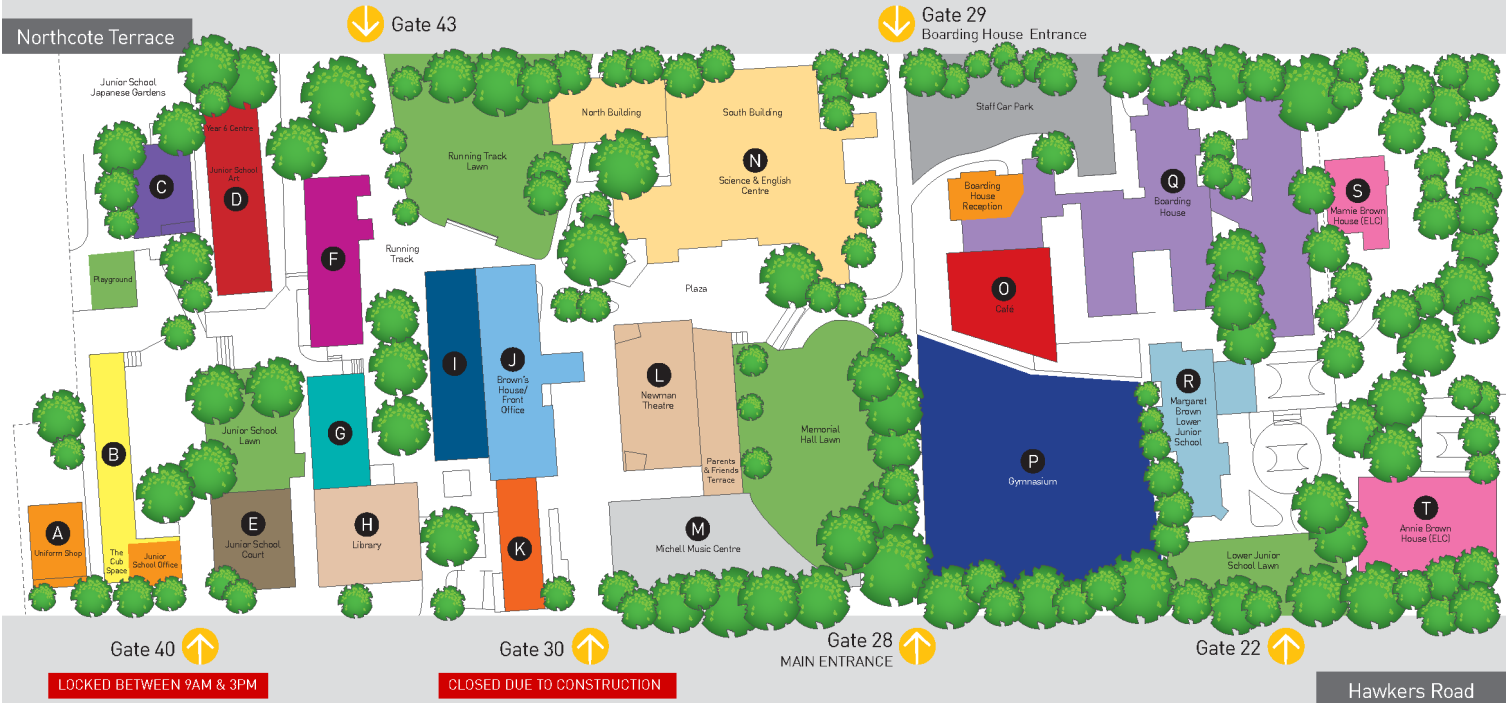

Welcome

WILDERNESS SCHOOL

Map Key

- Entrances to school grounds
- Boundary of school grounds

- A** Uniform Shop & Development Office
- B** Junior School Office, The Cub Space & Wynnie Brown Junior School (Years 2 - 6)
- C** Art Centre
- D** Year 6 Centre, Junior School Art, Junior School Classrooms
- E** Junior School Court
- F** **Ground Floor:** Staff Room, Head of Middle & Head of Senior School Offices, Middle and Senior School Office, The Hive, Health Centre
Upper Floor: Classrooms (Rms 38, 39 & 40)
- G** **Ground Floor:** Marjorie Scales Library
Upper Floor: Flexible Learning Space 2
- H** **Ground Floor:** Marjorie Scales Library
Upper Floor: Flexible Learning Space 1 (Rms 35 to 37), Offices: HOH Offices & LOTE Office
- I** **Ground Floor:** Learning Support (Rm14), Director of Learning & Teaching Excellence (Rm 15), Careers (Rm 16)
Upper Floor: Maths (Rms 24 to 29), Maths Modulous, Maths Office
- J** **Brown's House**
Upper Floor: Principal's Office & Business Office
Ground Floor: Front Office, Archives, Boardroom, Meeting Room & Administration Offices
- K** **Ground Floor:** Rms 1, 3, 4 & 5
Upper Floor: Maths (Rms 20 & 21), Year 12 Study
- L** **Newman Theatre**
- M** **Michell Music Centre**
Ground Floor: Hender Hall, Champion de Crespigny Room
Upper Floor: Petrucco Room, Music Office, Practice Music Rooms
- N** **North Building -**
Upper Floor: Petrucco FLS (N3), Ahrens FLS (N4)
Downstairs: Alexander FLS (N1), N2
South Building -
Ground Floor: Science (Rms S1 to S6), Nucleus, Science Office, Multi Purpose Room
Upper Floor: English (Rms E1 to E6), The Loft, Director of Wellbeing and Positive Education, English Office
- O** Wildy Café and Boarding House Dining Room
- P** Hall/Gymnasium, PE Office, PE Classroom
- Q** Boarding House
- R** Margaret Brown Lower Junior School (Reception & Year 1)
- S** Marnie Brown House (Early Learning Centre)
- T** Annie Brown House (Early Learning Centre)